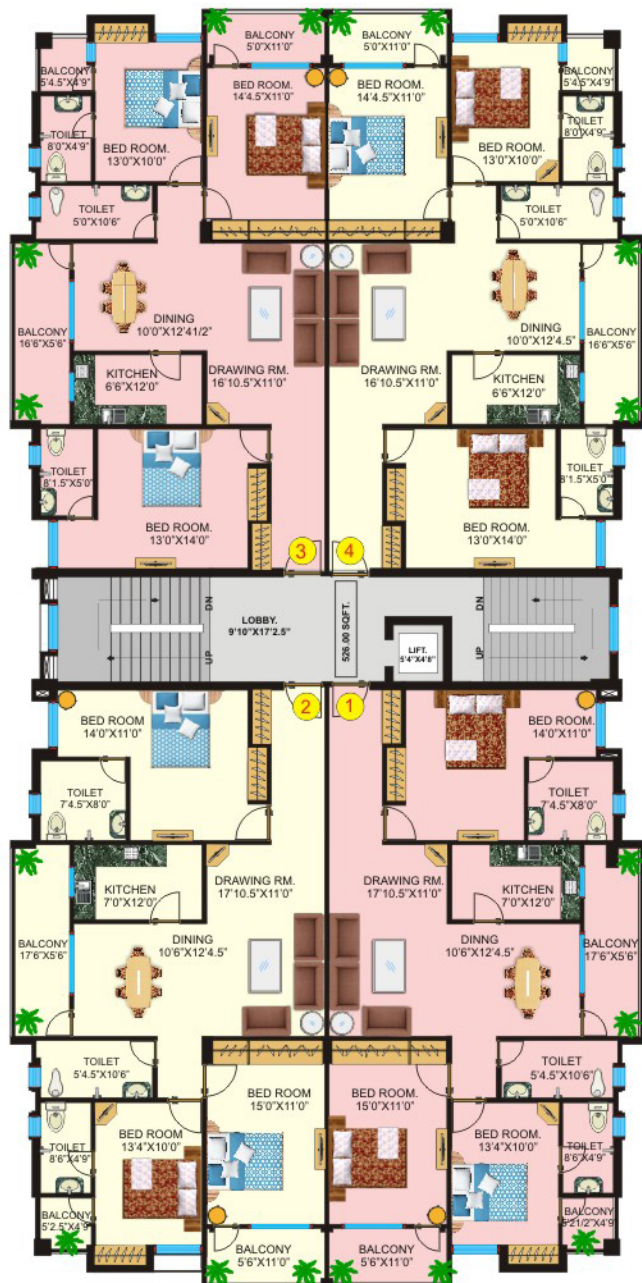

AREA STATEMENT

PARAS PLACE

FLAT NO.	SUPER B/U AREA
1	2100.00 SFT
2	2100.00 SFT
3	2000.00 SFT
4	2000.00 SFT

PASHUPATI PLACE

FLAT NO.	SUPER B/U AREA
1	2500.00 SFT
2	2000.00 SFT
3	2200.00 SFT

PARAS PLACE

SHAMBHU PLACE

PASHUPATI PLACE